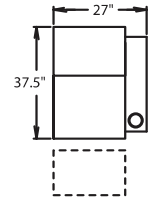

5200 RF ARM
RECLINER
5201 RF ARM
POWER RECLINE