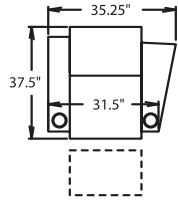

HTL-086 SERIES

- **Wallaway®** - Fully reclines inches away from the wall, allowing greater decorating flexibility and more efficient use of space.
- **ChaiseLounger®** - Provides continuous, head-to-toe support when reclined.
- **PowerRecline®** - Effortlessly recline to your favorite position.
- **Lighted Cupholder** - Lighted ring illuminates the cupholder from the inside.
- **Small Scale Mechanism** - Space-saving design features a more compact recline mechanism, but delivers full-size performance and function.
- **Pull Cord Release** - Reclines with a gentle pull on the loop hidden between the seat and arm.
- **ButtKicker® Mini** - Silent subwoofer in seat that allows viewers to feel powerful bass without excessive volume.

38.5" BACK HEIGHT

3900 RECLINER
3901 POWER RECLINE

5300 LF ARM RECLINER
5301 LF ARM
POWER RECLINE

5340 CONSOLE
RECLINER
5341 CONSOLE
POWER RECLINE

5400 ARMLESS RECLINER
5401 ARMLESS
POWER RECLINE

5440 CONSOLE
RECLINER
5441 CONSOLE
POWER RECLINE