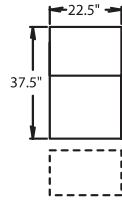

38.5" BACK HEIGHT

3900 RECLINER
3901 POWER RECLINE

5300 LF ARM RECLINER
5301 LF ARM
POWER RECLINE

5340 CONSOLE
RECLINER
5341 CONSOLE
POWER RECLINE

5400 ARMLESS RECLINER
5401 ARMLESS
POWER RECLINE

5440 CONSOLE
RECLINER
5441 CONSOLE
POWER RECLINE