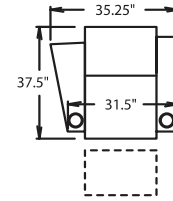

38.5" BACK HEIGHT

3900 RECLINER
3901 POWER RECLINE

5300 LF ARM RECLINER
5301 LF ARM
POWER RECLINE

5340 CONSOLE
RECLINER
5341 CONSOLE
POWER RECLINE

5400 ARMLESS RECLINER
5401 ARMLESS
POWER RECLINE

5440 CONSOLE
RECLINER
5441 CONSOLE
POWER RECLINE