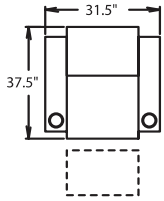

HTL-086 SERIES

- **Wallaway®** - Fully reclines inches away from the wall, allowing greater decorating flexibility and more efficient use of space.
- **ChaiseLounger®** - Provides continuous, head-to-toe support when reclined.
- **PowerRecline®** - Effortlessly recline to your favorite position.
- **Lighted Cupholder** - Lighted ring illuminates the cupholder from the inside.
- **Small Scale Mechanism** - Space-saving design features a more compact recline mechanism, but delivers full-size performance and function.
- **Pull Cord Release** - Reclines with a gentle pull on the loop hidden between the seat and arm.
- **ButtKicker® Mini** - Silent subwoofer in seat that allows viewers to feel powerful bass without excessive volume.

38.5" BACK HEIGHT

3900 RECLINER
3901 POWER RECLINE

5300 LF ARM RECLINER
5301 LF ARM
POWER RECLINE

5340 CONSOLE
RECLINER
5341 CONSOLE
POWER RECLINE

5400 ARMLESS RECLINER
5401 ARMLESS
POWER RECLINE

5440 CONSOLE
RECLINER
5441 CONSOLE
POWER RECLINE