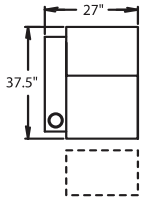

HTL-086 SERIES

- **Wallaway®** - Fully reclines inches away from the wall, allowing greater decorating flexibility and more efficient use of space.
- **ChaiseLounger®** - Provides continuous, head-to-toe support when reclined.
- **PowerRecline®** - Effortlessly recline to your favorite position.
- **Lighted Cupholder** - Lighted ring illuminates the cupholder from the inside.
- **Small Scale Mechanism** - Space-saving design features a more compact recline mechanism, but delivers full-size performance and function.
- **Pull Cord Release** - Reclines with a gentle pull on the loop hidden between the seat and arm.
- **ButtKicker® Mini** - Silent subwoofer in seat that allows viewers to feel powerful bass without excessive volume.

38.5" BACK HEIGHT

3900 RECLINER
3901 POWER RECLINE

5300 LF ARM RECLINER
5301 LF ARM
POWER RECLINE

5340 CONSOLE
RECLINER
5341 CONSOLE
POWER RECLINE

5400 ARMLESS RECLINER
5401 ARMLESS
POWER RECLINE

5440 CONSOLE
RECLINER
5441 CONSOLE
POWER RECLINE