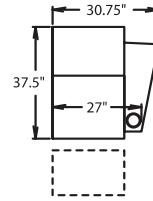

38.5" BACK HEIGHT

3900 RECLINER
3901 POWER RECLINE

5300 LF ARM RECLINER
5301 LF ARM
POWER RECLINE

5340 CONSOLE
RECLINER
5341 CONSOLE
POWER RECLINE

5400 ARMLESS RECLINER
5401 ARMLESS
POWER RECLINE

5440 CONSOLE
RECLINER
5441 CONSOLE
POWER RECLINE